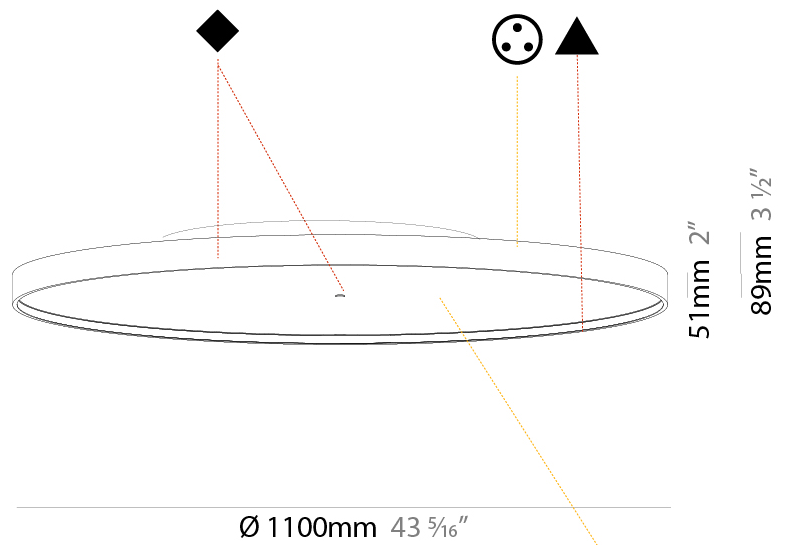

GENERAL

Series: Sign Diva
Subseries: Sign Diva Korona
Brand: Prolicht
Division: Architectural
Mounting Type: Surface
Mounting Location: Ceiling
Subcategory: Ambient

PHYSICAL

Shape: Round
Diameter (mm): 1100
Diameter (in): 43 ⁵/₁₆
Height (mm): 89
Height (in): 3 ¹/₂
Light Distribution: Direct / Indirect
Weight (kg): 18.901
Weight (lbs): 41.67
Diffuser: Direct - PMMA - Opal/Micro-Prism/Sparkling Secret/Vintage Industrial / Indirect - White/Yellow/Orange/Red/Blue/Green
Fixture Finish: SSR / BKV / CWI / CRY / HAB / UFT / ITA / RUA / FTG / MYG / LOD / PUS / FRO / FUP / KIA / POP / BLS / SPG / MEY / GOH / GUM / CHC / COM / ABZ / JAG / OBR / MOS / ROR
Fixture Material: Extruded Aluminum / Steel

ELECTRICAL

Lamp Type: LED (Zhaga Standard)
Input Wattage (W): 169.4
Total Output Wattage (W): 134
Dimming: Tri-Mode (Non-Dimming and Phase Dimming (120Vac only) and 0-10V Dimming)
Driver Included: Yes
Driver Location: Integrated
Driver Type: Constant Current - Universal
Driver Class: Class 2
Input Voltage (V): 120 - 277
Constant Current (MA): 600

LED

Color Temperature (°K): 3000 / 3500 / 4000
Max. Delivered Lumen (lm): 19520 / 19933 / 20340
CRI: >90 CRI
Lamp Life (hrs): 50000

OPTICAL

RATINGS AND CERTIFICATIONS

Certified By: Certified for North American Standards
IP rating: IP20

PROJECT
TYPE
SPECIFIER
QUANTITY
DATE