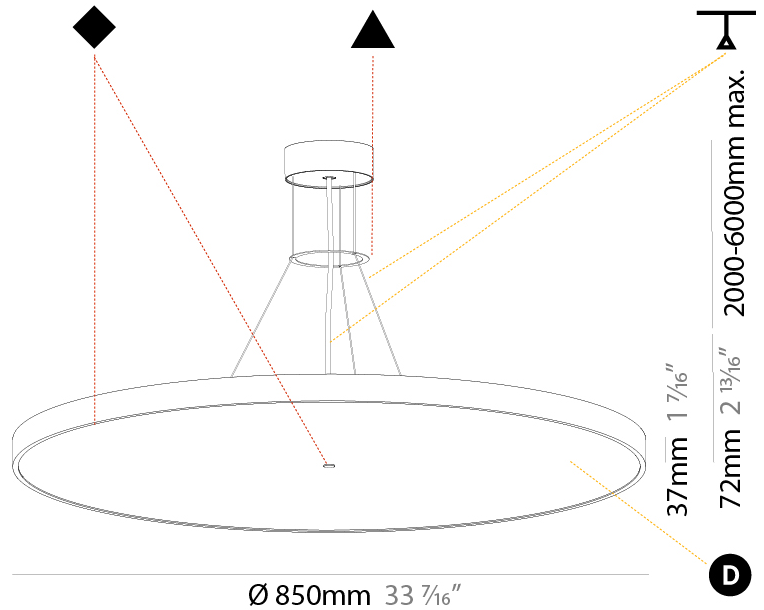

GENERAL

Series: Sign Diva
Subseries: Sign Diva
Brand: Prolicht
Division: Architectural
Mounting Type: Suspension
Mounting Location: Ceiling
Subcategory: Pendant

PHYSICAL

Shape: Round
Diameter (mm): 850
Diameter (in): 33 ⁷/₁₆"
Height (mm): 72
Height (in): 2 ¹³/₁₆"
Max. Overall Height (mm): 6072
Max. Overall Height (in): 239 ⁷/₁₆"
Light Distribution: Direct / Indirect
Weight (kg): 14.868
Weight (lbs): 32.78
Diffuser: PMMA - Opal / Micro-Prism / Sparkling Secret / Vintage Industrial
Fixture Finish: SSR / BKV / CWI / CRY / HAB / UFT / ITA / RUA / FTG / MYG / LOD / PUS / FRO / FUP / KIA / POP / BLS / SPG / MEY / GOH / GUM / CHC / COM / ABZ / JAG / OBR / MOS / ROR
Fixture Material: Extruded Aluminum / Steel
Cable Details: 2000mm or 6000mm Transparent Cable

ELECTRICAL

Lamp Type: LED (Zhaga Standard)
Input Wattage (W): 118.8
Total Output Wattage (W): 94.8
Dimming: Tri-Mode (Non-Dimming and Phase Dimming (120Vac only) and 0-10V Dimming)
Driver Included: Yes
Driver Location: Integrated
Driver Type: Constant Current - Universal
Driver Class: Class 2
Input Voltage (V): 120 - 277
Constant Current (MA): 600 / 350

LED

Color Temperature (°K): 2700 / 3000 / 3500 / 4000
Max. Delivered Lumen (lm): 9880 / 12310 / 12554 / 12810
CRI: >90 CRI
Lamp Life (hrs): 50000

OPTICAL

RATINGS AND CERTIFICATIONS

Certified By: Certified for North American Standards
IP rating: IP20