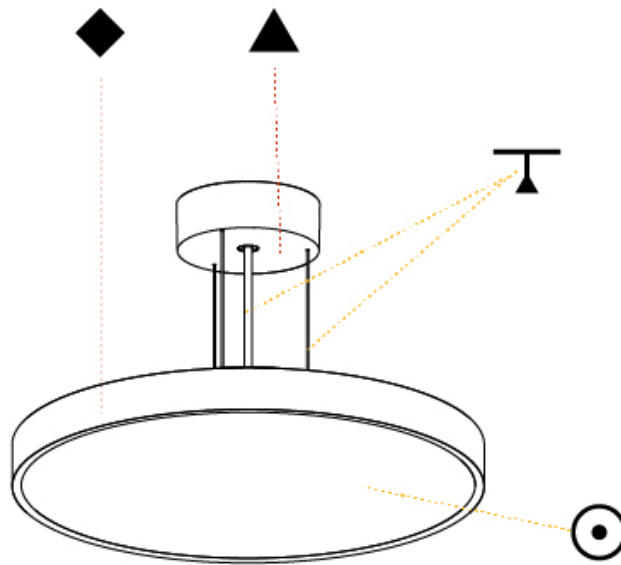

SIGN DIVA SUSPENSION

A300003-

PROJECT
TYPE
SPECIFIER
QUANTITY
DATE