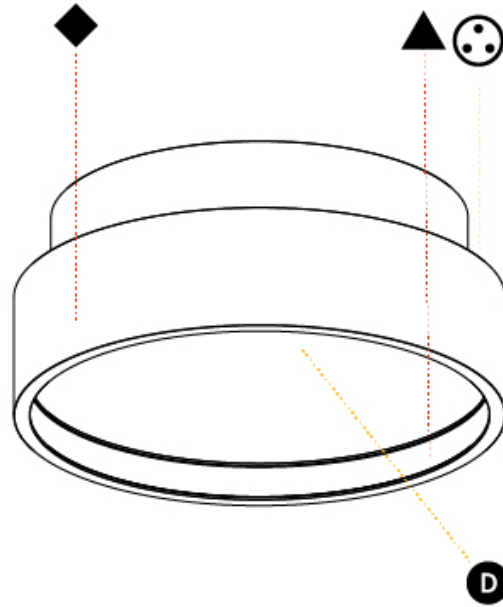

SIGN DIVA KORONA SURFACE

A3D095-

PROJECT

TYPE

SPECIFIER

QUANTITY

DATE