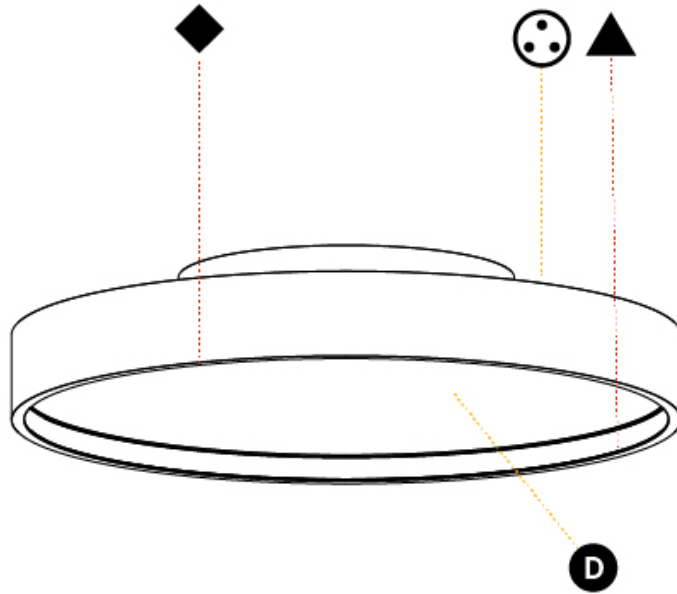

SIGN DIVA KORONA SURFACE

A3D096-

PROJECT

TYPE

SPECIFIER

QUANTITY

DATE