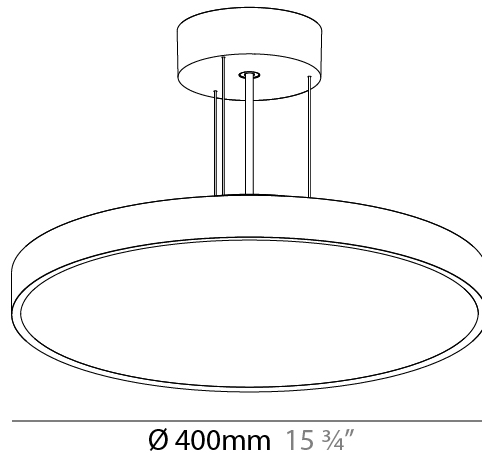

GENERAL

Series: Sign Diva
Subseries: Sign Diva Korona
Brand: Prolicht
Division: Architectural
Mounting Type: Suspension
Mounting Location: Ceiling
Subcategory: Pendant

PHYSICAL

Shape: Round
Diameter (mm): 400
Diameter (in): 15 3/4
Height (mm): 86
Height (in): 3 3/8
Light Distribution: Direct / Indirect
Weight (kg): 3.728
Weight (lbs): 8.22
Diffuser: PMMA - Opal / Micro-Prism / Sparkling Secret / Vintage Industrial
Fixture Finish: SSR / BKV / CWI / CRY / HAB / UFT / ITA / RUA / FTG / MYG / LOD / PUS / FRO / FUP / KIA / POP / BLS / SPG / MEY / GOH / GUM / CHC / COM / ABZ / JAG / OBR / MOS / ROR
Fixture Material: Extruded Aluminum / Steel
Cable Details: 2,000mm/78 3/4" or 6,000mm/236 1/4" Transparent Cable

ELECTRICAL

Lamp Type: LED (Zhaga Standard)
Input Wattage (W): 31.1
Total Output Wattage (W): 18 / 13
Dimming: Tri-Mode (Non-Dimming and Phase Dimming (120Vac only) and 0-10V Dimming)
Driver Included: Yes
Driver Location: Integrated
Driver Type: Constant Current - Universal
Driver Class: Class 2
Input Voltage (V): 120 - 277
Constant Current (MA): 500 / 350

LED

Color Temperature (°K): 2700 / 3000 / 3500 / 4000
Max. Delivered Lumen (lm): 3049 / 2651 / 2681 / 2736
Nominal Lumen (lm): 4182 / 4142 / 4189 / 4275
CRI: >90 CRI
Lamp Life (hrs): 50000

OPTICAL

RATINGS AND CERTIFICATIONS

Certified By: Certified for North American Standards
IP rating: IP20

51mm 2"
86mm 3 3/8"   2000-6000mm max.