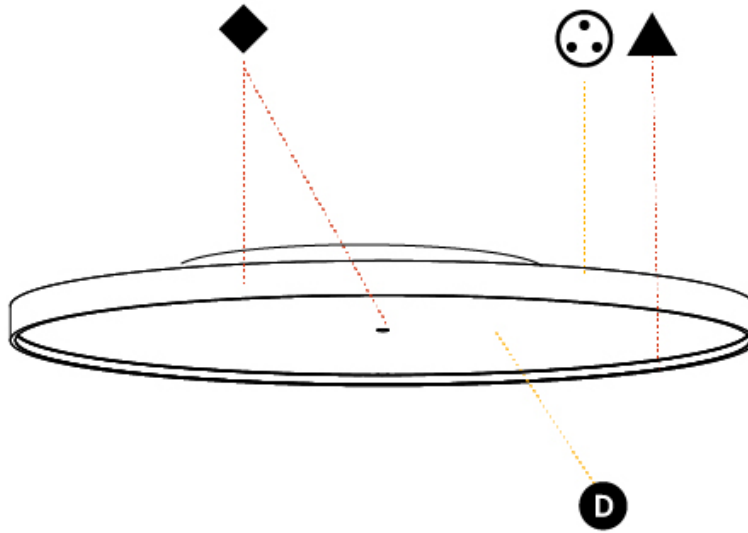

SIGN DIVA SURFACE

A3D089-

PROJECT _____

TYPE _____

SPECIFIER _____

QUANTITY _____

DATE _____